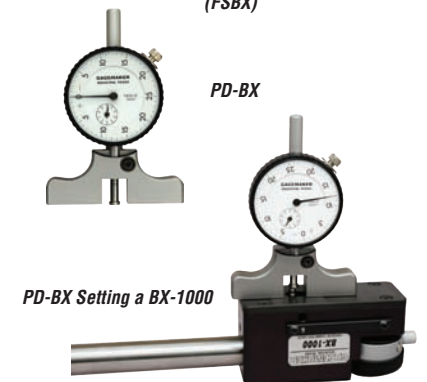

BX - Dog Bone/Paddle Gage

Model	Description	Model	Description
DBBX-150	Dog Bone Ring Groove Gage BX-150	DBBX-162	Dog Bone Ring Groove Gage BX-162
DBBX-151	Dog Bone Ring Groove Gage BX-151	DBBX-163	Dog Bone Ring Groove Gage BX-163
DBBX-152	Dog Bone Ring Groove Gage BX-152	DBBX-164	Dog Bone Ring Groove Gage BX-164
DBBX-153	Dog Bone Ring Groove Gage BX-153	DBBX-165	Dog Bone Ring Groove Gage BX-165
DBBX-154	Dog Bone Ring Groove Gage BX-154	DBBX-166	Dog Bone Ring Groove Gage BX-166
DBBX-155	Dog Bone Ring Groove Gage BX-155	DBBX-167	Dog Bone Ring Groove Gage BX-167
DBBX-156	Dog Bone Ring Groove Gage BX-156	DBBX-168	Dog Bone Ring Groove Gage BX-168
DBBX-157	Dog Bone Ring Groove Gage BX-157	DBBX-169	Dog Bone Ring Groove Gage BX-169
DBBX-158	Dog Bone Ring Groove Gage BX-158	DBBX-170	Dog Bone Ring Groove Gage BX-170
DBBX-159	Dog Bone Ring Groove Gage BX-159	DBBX-171	Dog Bone Ring Groove Gage BX-171
DBBX-160	Dog Bone Ring Groove Gage BX-160	DBBX-172	Dog Bone Ring Groove Gage BX-172
DBBX-161	Dog Bone Ring Groove Gage BX-161	DBBX-303	Dog Bone Ring Groove Gage BX-303

Face Groove and Hole Location Standards (FSBX)