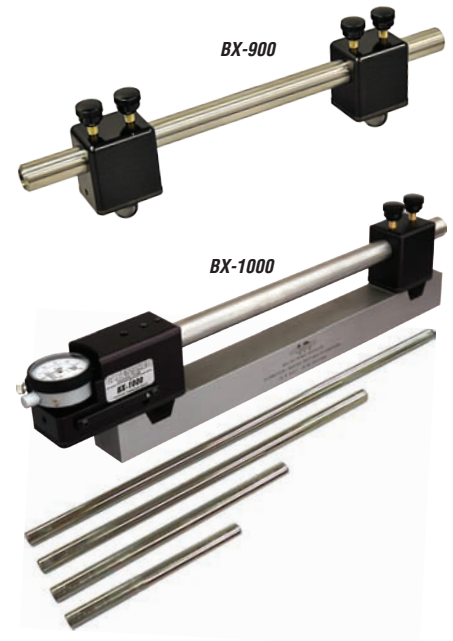

API 6A Seal Ring Groove Gages (BX/RX)

Face Groove and Hole Location Gages

Gagemaker's face groove gages inspect groove diameters and groove widths. Excellent for inspecting hoel locations. Additional extensions for various lengths are available, please contact customer service for more.

Model	Description	Range
BX-900	Ball Mic Gage w/ Ball Points (no indicator)	BX, R, RX Grooves, Diameters 2.6" - 13"
BX-1000	6B Groove Diameter Gage w/ T188 Points	BX, R, RX Grooves, Diameters 2.6" - 13"
BXG-1000	6B Groove Width Gage w/ T072 Points	BX, R, RX Grooves, Widths .375" - 1.5"
BXG-1002	Special Groove Width Gage w/ T072 Points	Special Groove, Widths 2.0"
BX-R13	Optional Extension rod for BX-1000, 13"	Groove Diameters to 13"
BX-R24	Optional Extension rod for BX-1000, 24"	Groove Diameters to 25"
BX-R30	Optional Extension rod for BX-1000, 30"	Groove Diameters to 31"
BX-R36	Optional Extension rod for BX-1000, 36"	Groove Diameters to 37"
PD-BX	BX/BXG Setting Gage, 1/2" X 1/2" U-notch	

Face Groove and Hole Location Gage Setting Masters

Model	Description	Model	Description
FSBX-150	Setting Master for BX-150	FSBX-162	Setting Master for BX-162
FSBX-151	Setting Master for BX-151	FSBX-163	Setting Master for BX-163
FSBX-152	Setting Master for BX-152	FSBX-164	Setting Master for BX-164
FSBX-153	Setting Master for BX-153	FSBX-165	Setting Master for BX-165
FSBX-154	Setting Master for BX-154	FSBX-166	Setting Master for BX-166
FSBX-155	Setting Master for BX-155	FSBX-167	Setting Master for BX-167
FSBX-156	Setting Master for BX-156	FSBX-168	Setting Master for BX-168
FSBX-157	Setting Master for BX-157	FSBX-169	Setting Master for BX-169
FSBX-158	Setting Master for BX-158	FSBX-170	Setting Master for BX-170
FSBX-159	Setting Master for BX-159	FSBX-171	Setting Master for BX-171
FSBX-160	Setting Master for BX-160	FSBX-172	Setting Master for BX-172
FSBX-161	Setting Master for BX-161	FSBX-303	Setting Master for BX-303

*ex. RP-250-344 = .250" (depth), .344" (width)